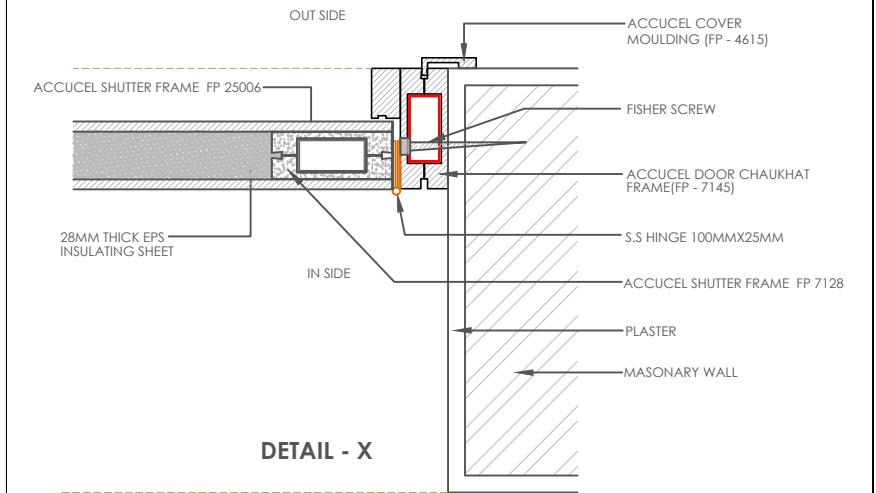

FRAME ELEVATION

FRONT VIEW DOOR SHUTTER

SECTION

PLAN

DETAIL - X

ACCUCEL FLUSH DOOR - FP 7145 CHAUKHAT FRAME
 SIZE - DOOR SHUTTER 682 X 2032 X 40 mm thk.
 SIZE - DOOR FRAME 750 X 2100

ACCURA POLYTECH PVT.LTD.