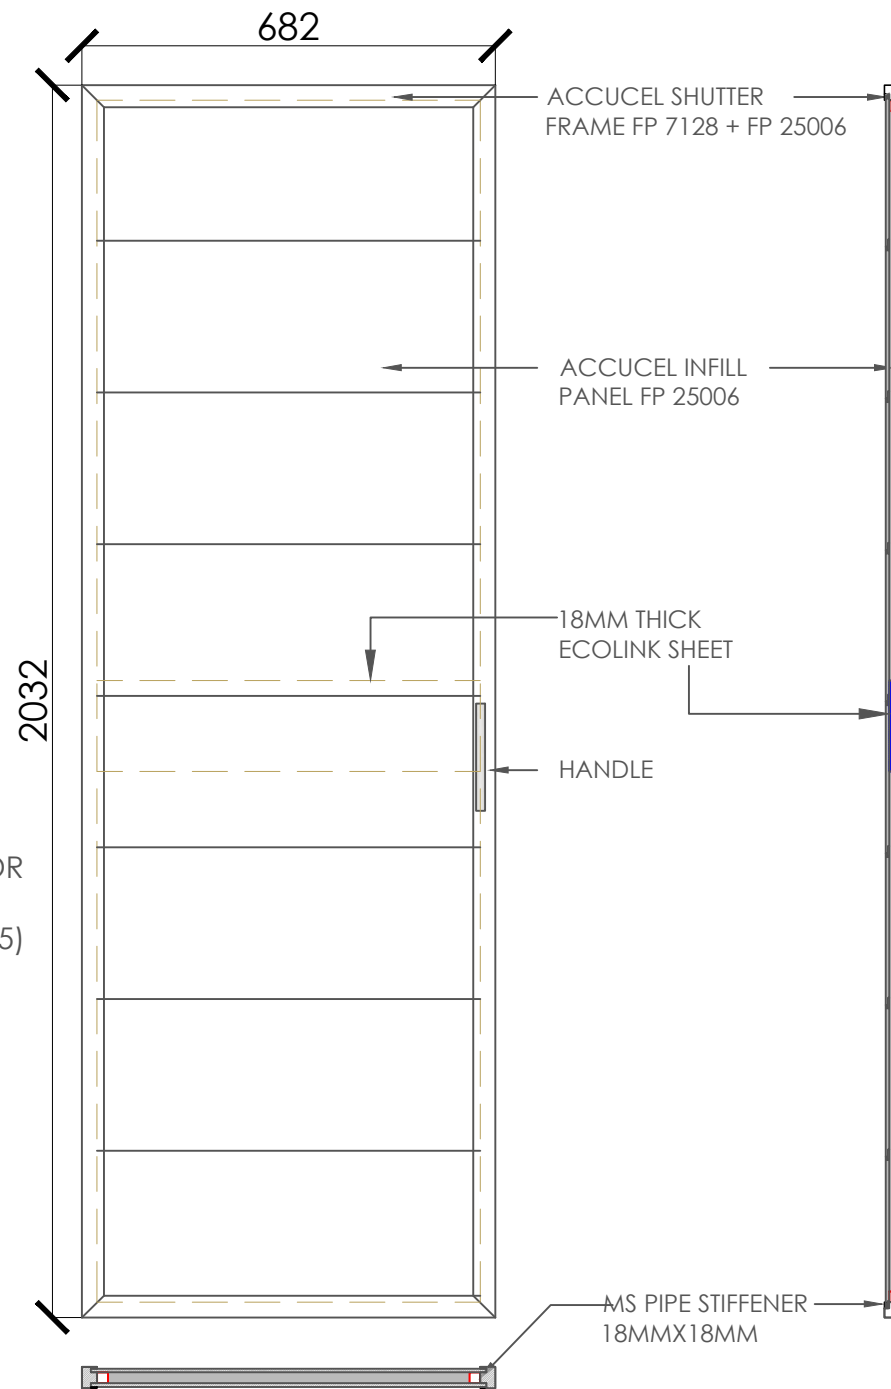

FRAME ELEVATION

FRONT VIEW DOOR SHUTTER

SECTION

PLAN

DETAIL - X

ACCUCEL FLUSH DOOR - FP 7145 CHAUKHAT FRAME
 SIZE - DOOR SHUTTER 682 X 2032 X 40 mm thk.
 SIZE - DOOR FRAME 750 X 2100

ACCURA POLYTECH PVT.LTD.