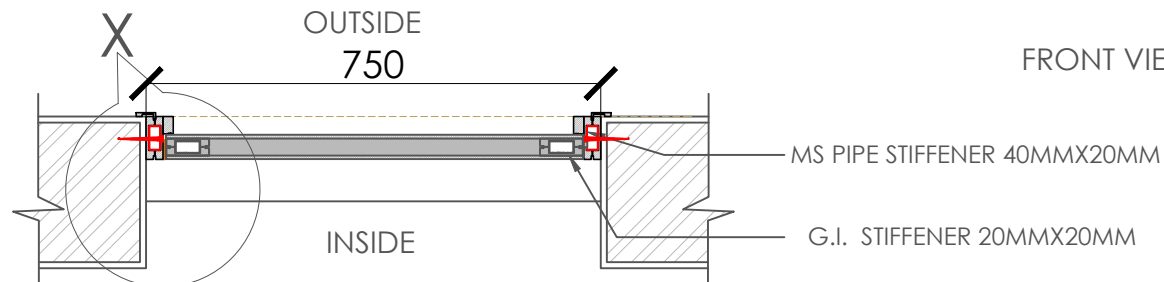

FRAME ELEVATION

FRONT VIEW DOOR SHUTTER

SECTION

PLAN

DETAIL - X

ACCUCEL FLUSH DOOR - FP 7145 CHAUKHAT FRAME
 SIZE - DOOR SHUTTER 682 X 2032 X 40 mm thk.
 SIZE - DOOR FRAME 750 X 2100

ACCURA POLYTECH PVT.LTD.